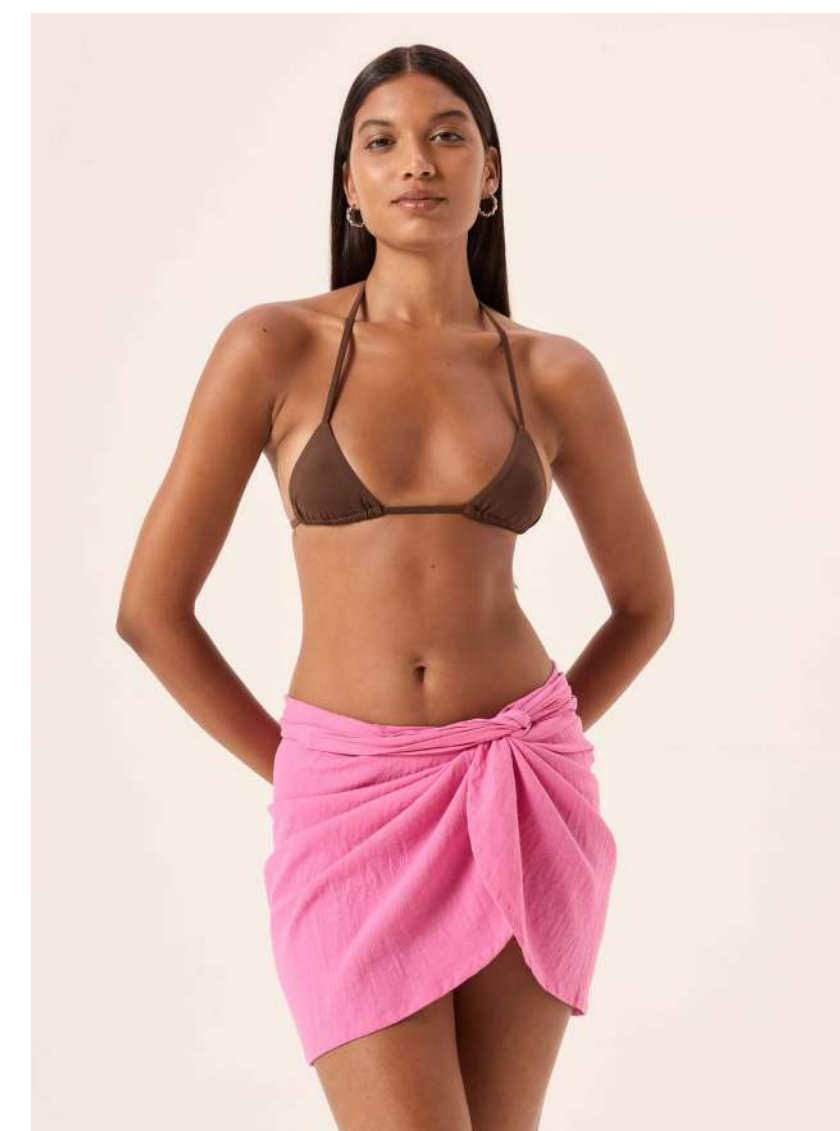

MINI PAREO
R\$88

SKU 8074
TAM UN

PAREÔ
R\$112

SKU 80123
TAM UN

CALÇA
R\$148

SKU 20214
TAM UN

A woman with long, dark, curly hair is shown from the side, standing on stone steps. She is wearing a bright green bikini top and a white and green vertically striped shirt that is tied around her waist. The background is a rustic stone wall with some greenery. The lighting is soft, suggesting an outdoor setting.