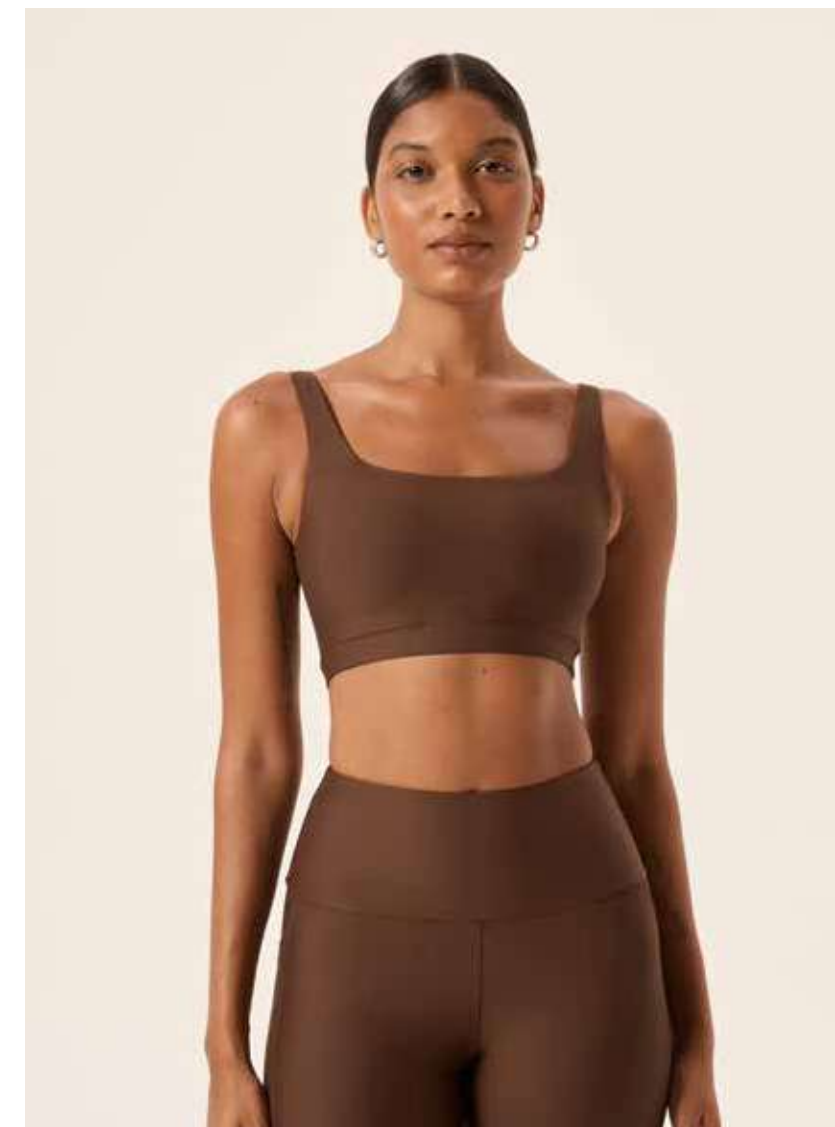

TOP

R$114

P [SKU 170504] M [SKU 170505] G [SKU 170506]